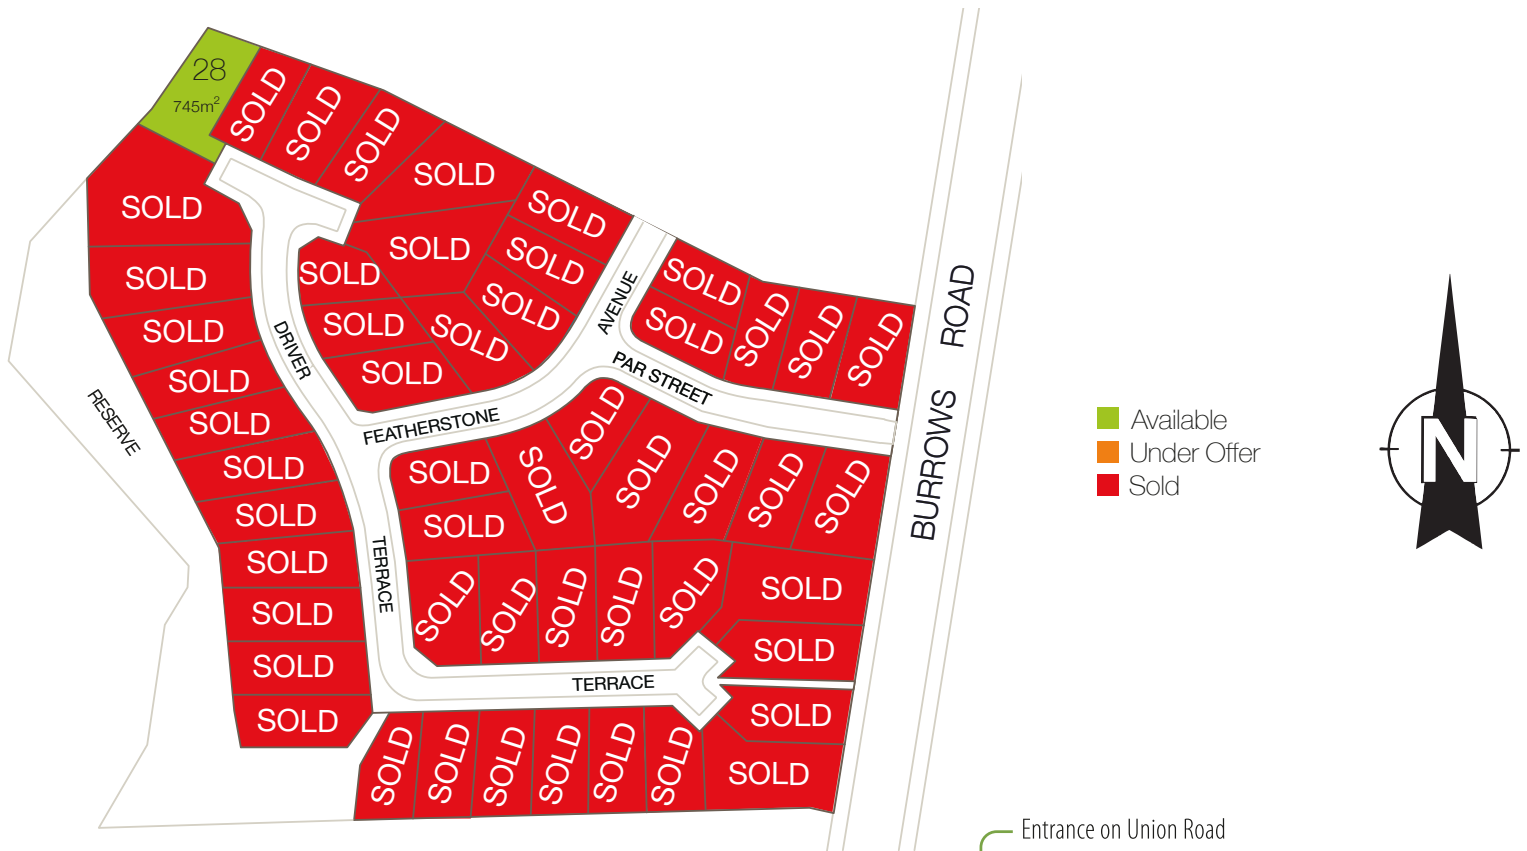

# HUME *Country* ESTATE

Stage 2 Price List

[www.humecountry.com.au](http://www.humecountry.com.au)

Lot	Area	Price	Status
28	745m <sup>2</sup>	\$125,000	For Sale

Contact the exclusive agents, **Stean Nicholls**:  
 Geoff Stean: 0413 888 788, Jessica Clark: 02 6021 5233