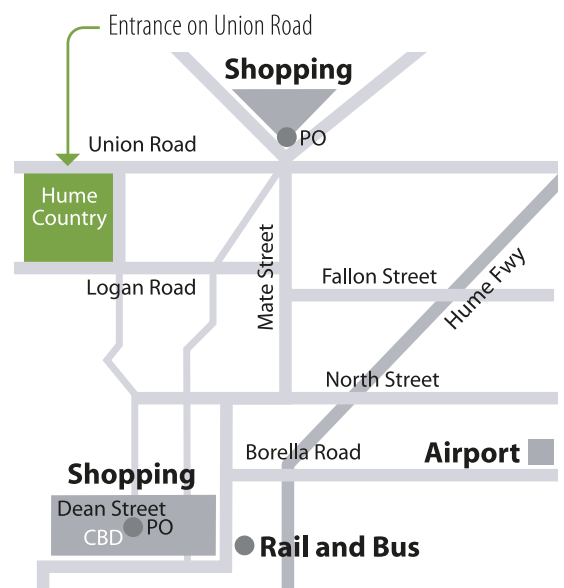

HUME *Country* HEIGHTS

Stage 3 Price List

www.humecountry.com.au

Lot	Area	Price	Status
18	608m2	\$140,000	For Sale
19	587m2	\$137,500	For Sale
20	600m2	\$140,000	For Sale
21	587m2	\$137,500	For Sale
22	573m2	\$137,500	For Sale
23	574m2	\$137,500	For Sale
24	596m2	\$137,500	For Sale
25	562m2	\$137,500	For Sale
26	625m2	\$140,000	For Sale
27	600m2	\$137,500	Under Offer