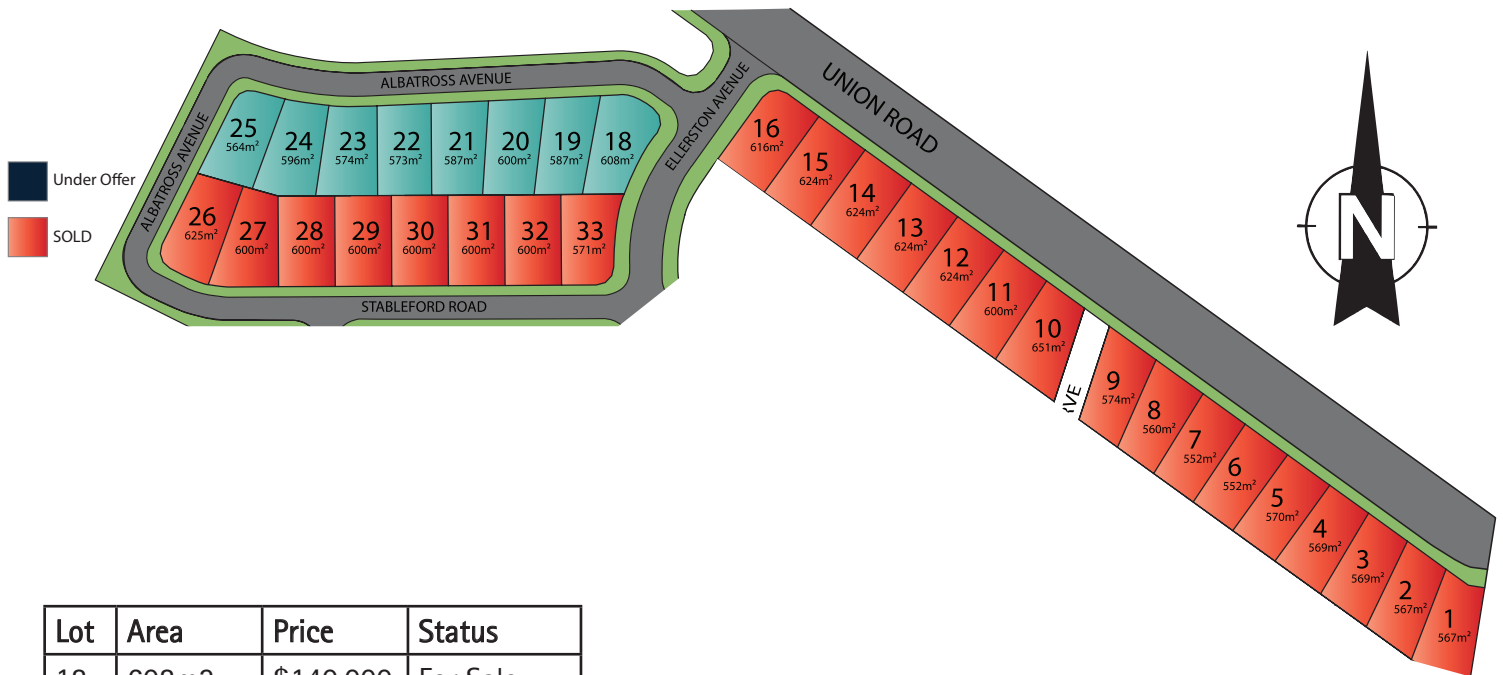

HUME *Country* HEIGHTS

Stage 3 Price List

www.humecountry.com.au

Lot	Area	Price	Status
18	608m ²	\$140,000	For Sale
19	587m ²	\$137,500	For Sale
20	600m ²	\$140,000	For Sale
21	587m ²	\$137,500	For Sale
22	573m ²	\$137,500	For Sale
23	574m ²	\$137,500	For Sale
24	596m ²	\$137,500	For Sale
25	562m ²	\$137,500	For Sale