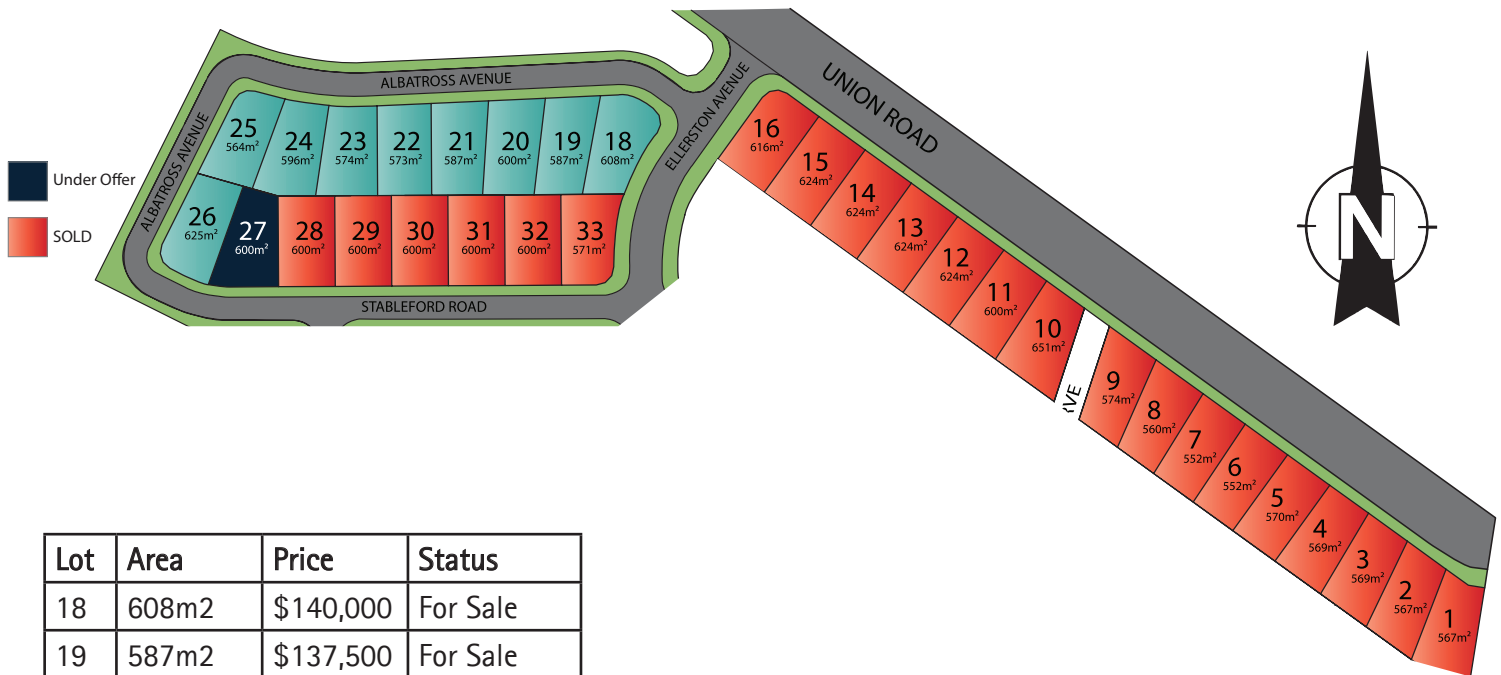

HUME *Country* HEIGHTS

Stage 3 Price List

www.humecountry.com.au

Lot	Area	Price	Status
18	608m2	\$140,000	For Sale
19	587m2	\$137,500	For Sale
20	600m2	\$140,000	For Sale
21	587m2	\$137,500	For Sale
22	573m2	\$137,500	For Sale
23	574m2	\$137,500	For Sale
24	596m2	\$137,500	For Sale
25	562m2	\$137,500	For Sale
26	625m2	\$140,000	For Sale
27	600m2	\$137,500	Under Offer